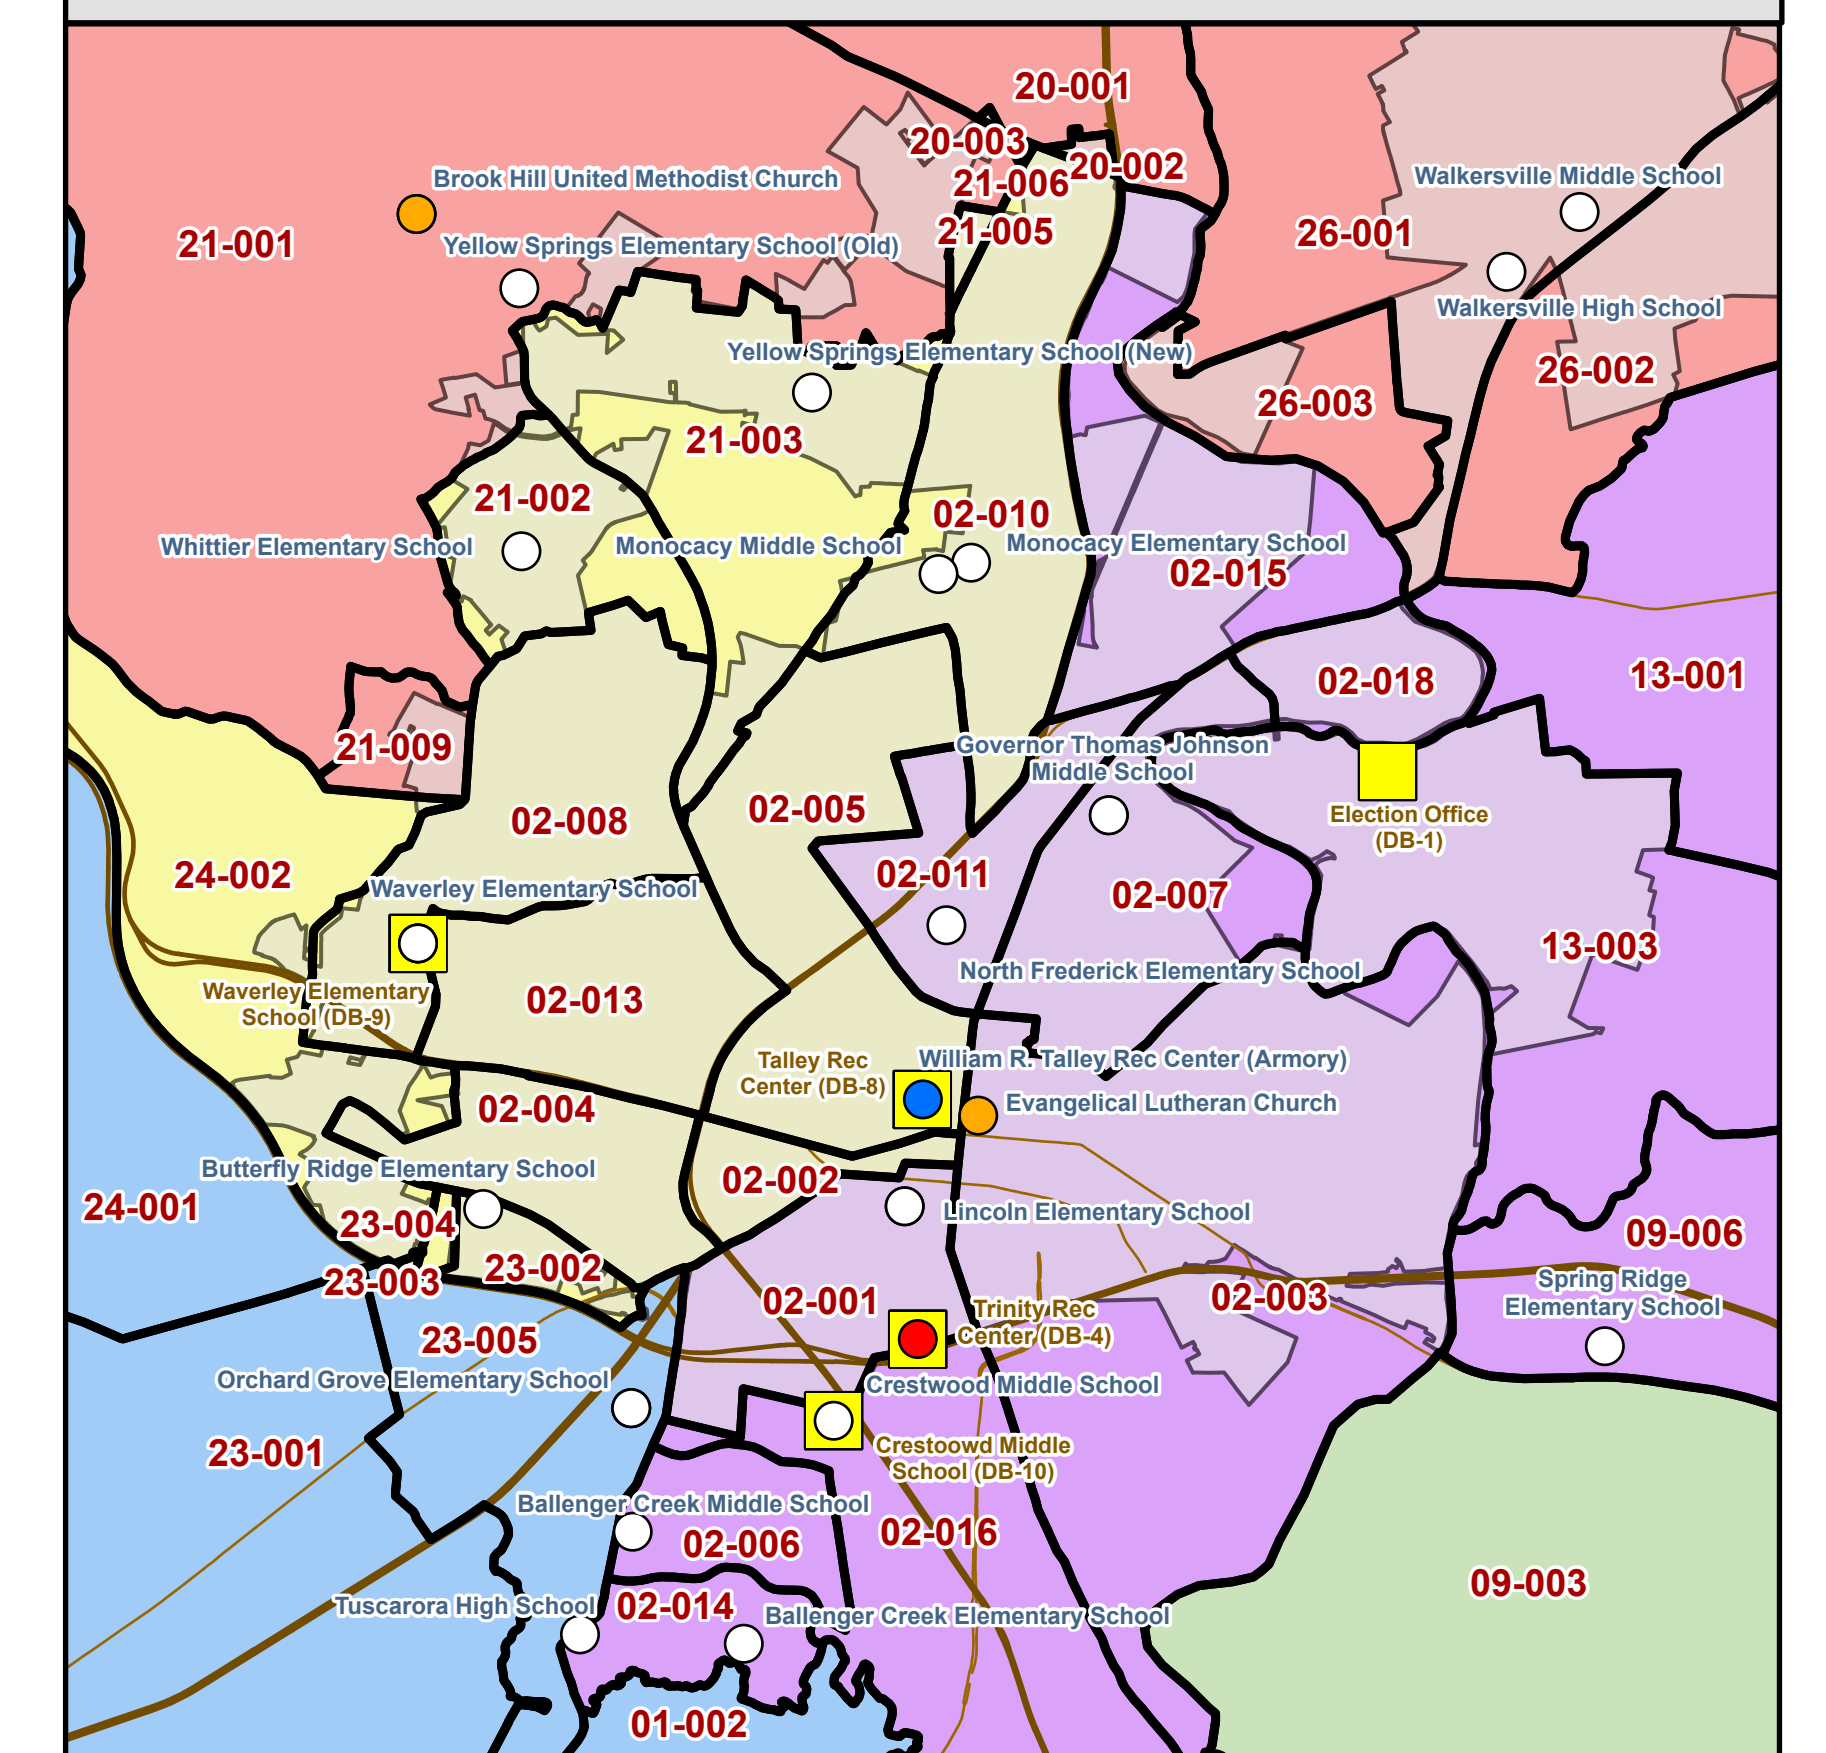

FRANKLIN COUNTY

PENNSYLVANIA

ADAMS COUNTY

2026 Council Districts, Election Districts, and Precincts

Frederick County, Maryland
Board of Elections
April 08, 2026
Frederick County GIS

Council Districts

- 1
- 2
- 3
- 4
- 5

Election Polling Places

- Church
- Club
- Community Center
- Library
- Rec Center
- School
- Early Voting
- Drop Box Sites

- Election Precinct
- Election District
- Interstate/Highway
- State Route
- Roads
- Municipalities

Detailed Inset Map of Frederick City

MAP ID: 00027

Municipal boundaries are current as of April 1, 2026.
For additional information regarding legislative subdistricts, election districts or election precinct boundaries, please contact the Board of Elections at 301-600-VOTE(6683) or ElectionBoard@FrederickCountyMD.gov